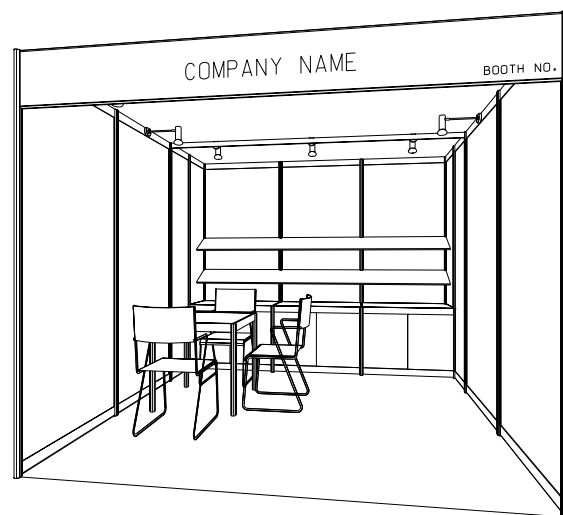

3M x 3M Standard Booth

3米 X 3米標準攤位

PLAN
平面圖

PERSPECTIVE
透視圖

ELEVATION
立面圖

BOOTH SPECIFICATIONS		QTY.
	1000W x 500D x 750H LOCKABLE CABINET	3
	3000W x 300D WOODEN SLANTING SHELF	2
	700W x 700D x 750H MEETING TABLE	1
	BLACK LEATHER CHAIR	3
	23W ENERGY SAVING LAMP SPOTLIGHT (YELLOW LIGHT)	3
	23W ENERGY SAVING LAMP LONGARMED SPOTLIGHT (YELLOW LIGHT)	3
	500W SOCKET	1
	H70mm CEILING BEAM	3M
	RUBBISH BIN & CARPET (9sqm.)	