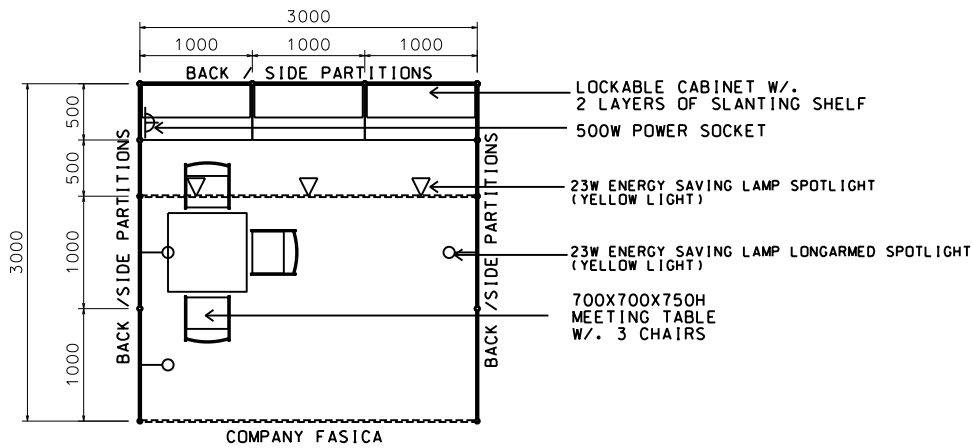

3M x 3M Standard Booth

3米 X 3米標準攤位

PLAN
平面圖

PERSPECTIVE
透視圖

ELEVATION
立面圖

BOOTH SPECIFICATIONS		QTY.
	1000W x 500D x 750H LOCKABLE CABINET	3
	3000W x 300D WOODEN SLANTING SHELF	2
	700W x 700D x 750H MEETING TABLE	1
	BLACK LEATHER CHAIR	3
	23W ENERGY SAVING LAMP SPOTLIGHT (YELLOW LIGHT)	3
	23W ENERGY SAVING LAMP LONGARMED SPOTLIGHT (YELLOW LIGHT)	3
	500W SOCKET	1
	H70mm CEILING BEAM	3M
	RUBBISH BIN & CARPET (9sqm.)	