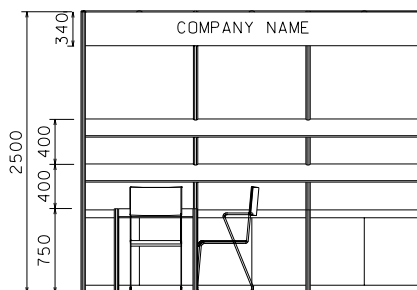

3M x 3M Standard Booth

3米 X 3米標準攤位

PLAN
平面圖

PERSPECTIVE
透視圖

ELEVATION
立面圖

BOOTH SPECIFICATIONS		QTY.
	1000W x 500D x 750H LOCKABLE CABINET	3
	3000W x 300D WOODEN SLANTING SHELF	2
	700W x 700D x 750H MEETING TABLE	1
	BLACK LEATHER CHAIR	3
	23W ENERGY SAVING LAMP SPOTLIGHT (YELLOW LIGHT)	3
	23W ENERGY SAVING LAMP LONGARMED SPOTLIGHT (YELLOW LIGHT)	3
	500W SOCKET	1
	H70mm CEILING BEAM	3M
	RUBBISH BIN & CARPET (9sqm.)	