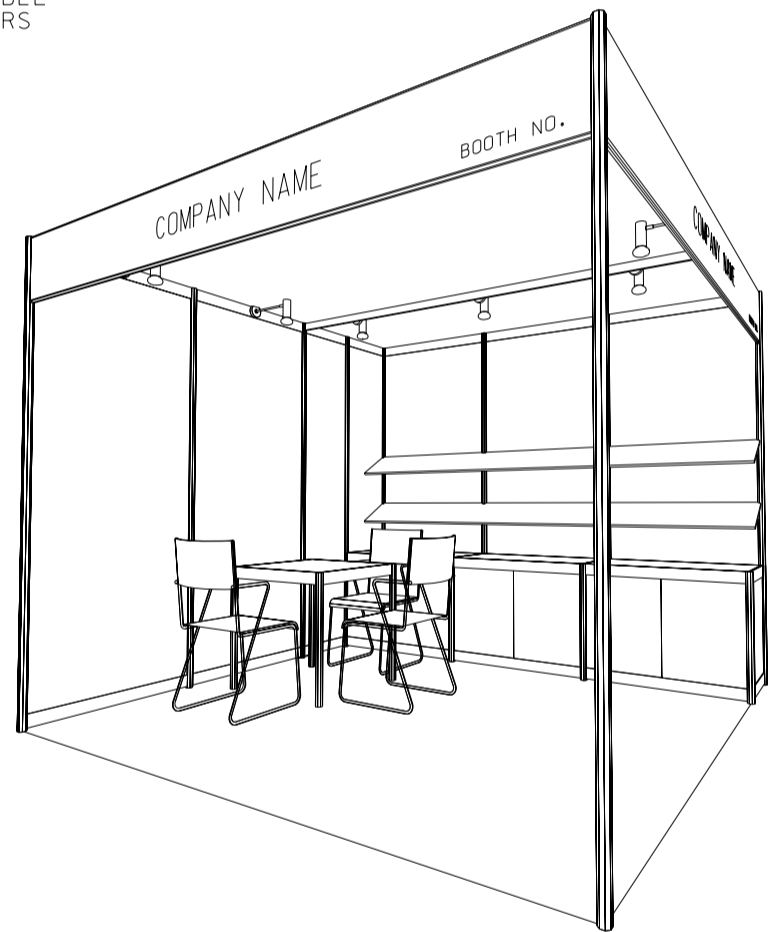

3M x 3M Standard Booth

3米 X 3米標準攤位

PLAN
平面圖

PERSPECTIVE
透視圖

ELEVATION
立面圖

BOOTH SPECIFICATIONS		QTY.
	1000W x 500D x 750H LOCKABLE CABINET	3
	3000W x 300D WOODEN SLANTING SHELF	2
	700W x 700D x 750H MEETING TABLE	1
	BLACK LEATHER CHAIR	3
	13W LED LAMP SPOTLIGHT (YELLOW LIGHT)	3
	13W LED LAMP LONGARMED SPOTLIGHT (YELLOW LIGHT)	3
	500W SOCKET	1
	H70mm CEILING BEAM	3M
	RUBBISH BIN & CARPET (9sqm.)	

*The Hong Kong Trade Development Council reserves the right to change the configuration if necessary.

*如有需要，香港貿易發展局有權更改攤位結構。

3M x 3M Left Corner Booth

3米 X 3米左邊角位攤位

PLAN
平面圖

PERSPECTIVE
透視圖

ELEVATION
立面圖

BOOTH SPECIFICATIONS		QTY.
	1000W x 500D x 750H LOCKABLE CABINET	3
	3000W x 300D WOODEN SLANTING SHELF	2
	700W x 700D x 750H MEETING TABLE	1
	BLACK LEATHER CHAIR	3
	13W LED LAMP SPOTLIGHT (YELLOW LIGHT)	3
	13W LED LAMP LONGARMED SPOTLIGHT (YELLOW LIGHT)	3
	500W SOCKET	1
	H70mm CEILING BEAM	3M
	RUBBISH BIN & CARPET (9sqm.)	

*The Hong Kong Trade Development Council reserves the right to change the configuration if necessary.

*如有需要，香港貿易發展局有權更改攤位結構。

3M x 3M Right Corner Booth

3米 X 3米右邊角位攤位

PLAN
平面圖

PERSPECTIVE
透視圖

ELEVATION
立面圖

BOOTH SPECIFICATIONS		QTY.
	1000W x 500D x 750H LOCKABLE CABINET	3
	3000W x 300D WOODEN SLANTING SHELF	2
	700W x 700D x 750H MEETING TABLE	1
	BLACK LEATHER CHAIR	3
	13W LED LAMP SPOTLIGHT (YELLOW LIGHT)	3
	13W LED LAMP LONGARMED SPOTLIGHT (YELLOW LIGHT)	3
	500W SOCKET	1
	H70mm CEILING BEAM	3M
	RUBBISH BIN & CARPET (9sqm.)	