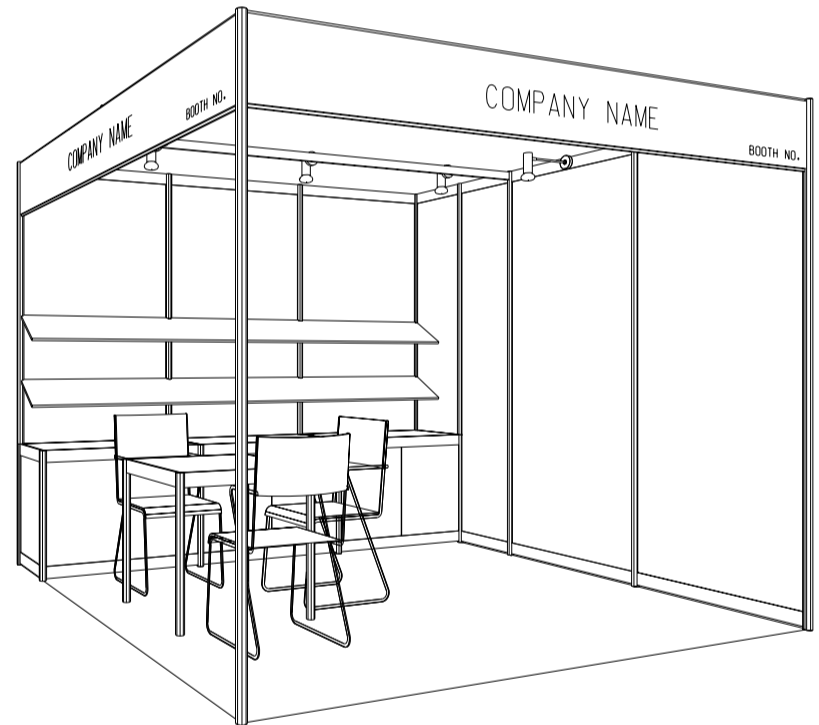

3M x 3M Standard Booth

3米 X 3米標準攤位

PLAN
平面圖

PERSPECTIVE
透視圖

ELEVATION
立面圖

BOOTH SPECIFICATIONS		QTY.
	1000W x 500D x 750H LOCKABLE CABINET	3
	3000W x 300D WOODEN SLANTING SHELF	2
	700W x 700D x 750H MEETING TABLE	1
	BLACK LEATHER CHAIR	3
	13W LED LAMP SPOTLIGHT (YELLOW LIGHT)	3
	13W LED LAMP LONGARMED SPOTLIGHT (YELLOW LIGHT)	3
	500W SOCKET	1
	H70mm CEILING BEAM	3M
	RUBBISH BIN & CARPET (9sqm.)	

*The Hong Kong Trade Development Council reserves the right to change the configuration if necessary.

*如有需要，香港貿易發展局有權更改攤位結構。

3M x 3M Left Corner Booth

3米 X 3米左邊角位攤位

PLAN
平面圖

PERSPECTIVE
透視圖

ELEVATION
立面圖

BOOTH SPECIFICATIONS		QTY.
	1000W x 500D x 750H LOCKABLE CABINET	3
	3000W x 300D WOODEN SLANTING SHELF	2
	700W x 700D x 750H MEETING TABLE	1
	BLACK LEATHER CHAIR	3
	13W LED LAMP SPOTLIGHT (YELLOW LIGHT)	3
	13W LED LAMP LONGARMED SPOTLIGHT (YELLOW LIGHT)	3
	500W SOCKET	1
	H70mm CEILING BEAM	3M
	RUBBISH BIN & CARPET (9sqm.)	

*The Hong Kong Trade Development Council reserves the right to change the configuration if necessary.

*如有需要，香港貿易發展局有權更改攤位結構。

3M x 3M Right Corner Booth

3米 X 3米右邊角位攤位

PLAN
平面圖

PERSPECTIVE
透視圖

ELEVATION
立面圖

BOOTH SPECIFICATIONS		QTY.
	1000W x 500D x 750H LOCKABLE CABINET	3
	3000W x 300D WOODEN SLANTING SHELF	2
	700W x 700D x 750H MEETING TABLE	1
	BLACK LEATHER CHAIR	3
	13W LED LAMP SPOTLIGHT (YELLOW LIGHT)	3
	13W LED LAMP LONGARMED SPOTLIGHT (YELLOW LIGHT)	3
	500W SOCKET	1
	H70mm CEILING BEAM	3M
	RUBBISH BIN & CARPET (9sqm.)	