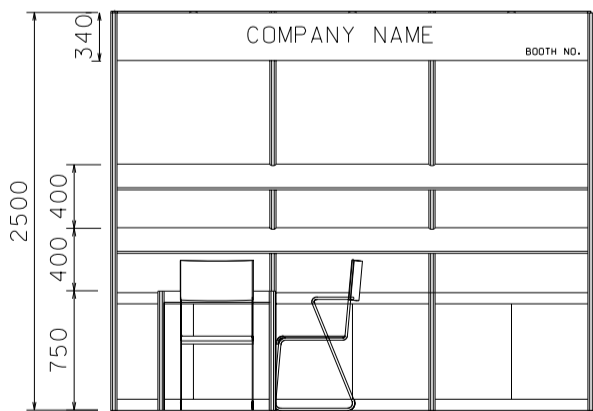

3M x 3M Standard Booth

3米 X 3米標準攤位

PLAN
平面圖

PERSPECTIVE
透視圖

ELEVATION
立面圖

BOOTH SPECIFICATIONS		QTY.
	1000W x 500D x 750H LOCKABLE CABINET	3
	3000W x 300D WOODEN SLANTING SHELF	2
	700W x 700D x 750H MEETING TABLE	1
	BLACK LEATHER CHAIR	3
	13W LED LAMP SPOTLIGHT (YELLOW LIGHT)	3
	13W LED LAMP LONGARMED SPOTLIGHT (YELLOW LIGHT)	3
	500W SOCKET	1
	H70mm CEILING BEAM	3M
	RUBBISH BIN & CARPET (9sqm.)	

*The Hong Kong Trade Development Council reserves the right to change the configuration if necessary.

*如有需要，香港貿易發展局有權更改攤位結構。

3M x 3M Left Corner Booth

3米 X 3米左邊角位攤位

PLAN
平面圖

PERSPECTIVE
透視圖

ELEVATION
立面圖

BOOTH SPECIFICATIONS		QTY.
	1000W x 500D x 750H LOCKABLE CABINET	3
	3000W x 300D WOODEN SLANTING SHELF	2
	700W x 700D x 750H MEETING TABLE	1
	BLACK LEATHER CHAIR	3
	13W LED LAMP SPOTLIGHT (YELLOW LIGHT)	3
	13W LED LAMP LONGARMED SPOTLIGHT (YELLOW LIGHT)	3
	500W SOCKET	1
	H70mm CEILING BEAM	3M
	RUBBISH BIN & CARPET (9sqm.)	

*The Hong Kong Trade Development Council reserves the right to change the configuration if necessary.

*如有需要，香港貿易發展局有權更改攤位結構。

3M x 3M Right Corner Booth

3米 X 3米右邊角位攤位

PLAN
平面圖

PERSPECTIVE
透視圖

ELEVATION
立面圖

BOOTH SPECIFICATIONS		QTY.
	1000W x 500D x 750H LOCKABLE CABINET	3
	3000W x 300D WOODEN SLANTING SHELF	2
	700W x 700D x 750H MEETING TABLE	1
	BLACK LEATHER CHAIR	3
	13W LED LAMP SPOTLIGHT (YELLOW LIGHT)	3
	13W LED LAMP LONGARMED SPOTLIGHT (YELLOW LIGHT)	3
	500W SOCKET	1
	H70mm CEILING BEAM	3M
	RUBBISH BIN & CARPET (9sqm.)	