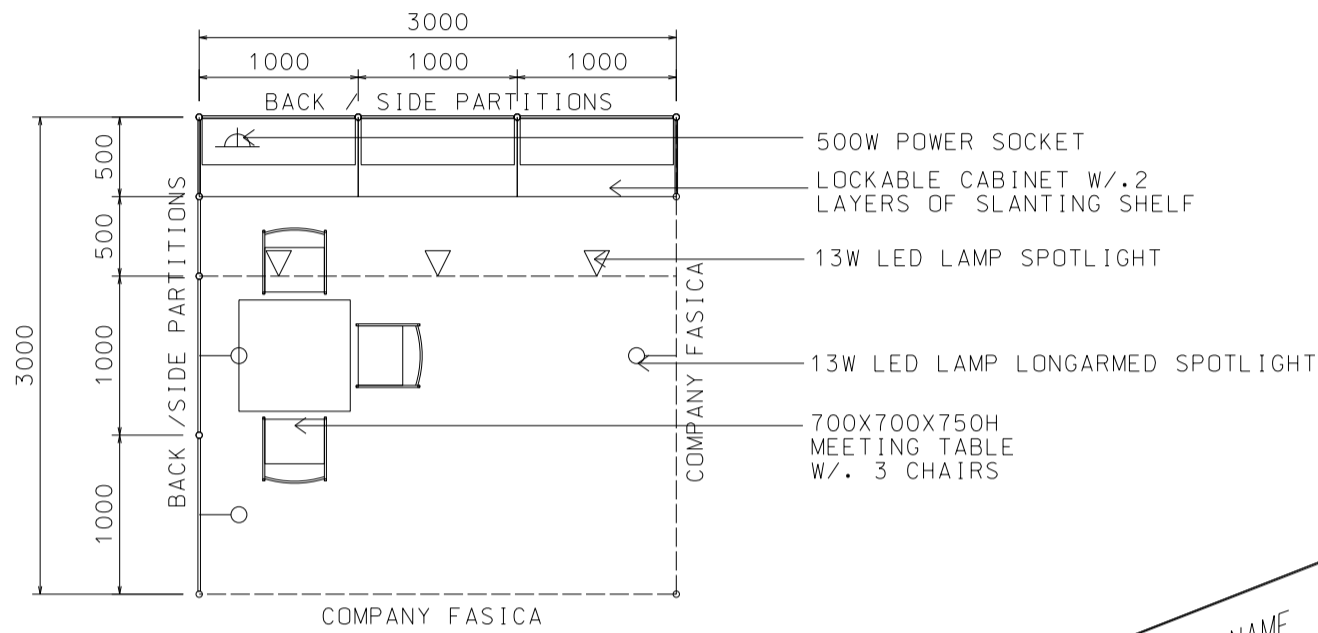

3M x 3M Standard Booth

3米 X 3米標準攤位

PLAN
平面圖

PERSPECTIVE
透視圖

ELEVATION
立面圖

BOOTH SPECIFICATIONS		QTY.
	1000W x 500D x 750H LOCKABLE CABINET	3
	3000W x 300D WOODEN SLANTING SHELF	2
	700W x 700D x 750H MEETING TABLE	1
	BLACK LEATHER CHAIR	3
	13W LED LAMP SPOTLIGHT (YELLOW LIGHT)	3
	13W LED LAMP LONGARMED SPOTLIGHT (YELLOW LIGHT)	3
	500W SOCKET	1
	H70mm CEILING BEAM	3M
	RUBBISH BIN & CARPET (9sqm.)	

*The Hong Kong Trade Development Council reserves the right to change the configuration if necessary.

*如有需要，香港貿易發展局有權更改攤位結構。

3M x 3M Left Corner Booth

3米 X 3米左邊角位攤位

PLAN
平面圖

PERSPECTIVE
透視圖

ELEVATION
立面圖

BOOTH SPECIFICATIONS		QTY.
	1000W x 500D x 750H LOCKABLE CABINET	3
	3000W x 300D WOODEN SLANTING SHELF	2
	700W x 700D x 750H MEETING TABLE	1
	BLACK LEATHER CHAIR	3
	13W LED LAMP SPOTLIGHT (YELLOW LIGHT)	3
	13W LED LAMP LONGARMED SPOTLIGHT (YELLOW LIGHT)	3
	500W SOCKET	1
	H70mm CEILING BEAM	3M
	RUBBISH BIN & CARPET (9sqm.)	

*The Hong Kong Trade Development Council reserves the right to change the configuration if necessary.

*如有需要，香港貿易發展局有權更改攤位結構。

3M x 3M Right Corner Booth

3米 X 3米右邊角位攤位

PLAN
平面圖

PERSPECTIVE
透視圖

ELEVATION
立面圖

BOOTH SPECIFICATIONS		QTY.
	1000W x 500D x 750H LOCKABLE CABINET	3
	3000W x 300D WOODEN SLANTING SHELF	2
	700W x 700D x 750H MEETING TABLE	1
	BLACK LEATHER CHAIR	3
	13W LED LAMP SPOTLIGHT (YELLOW LIGHT)	3
	13W LED LAMP LONGARMED SPOTLIGHT (YELLOW LIGHT)	3
	500W SOCKET	1
	H70mm CEILING BEAM	3M
	RUBBISH BIN & CARPET (9sqm.)	