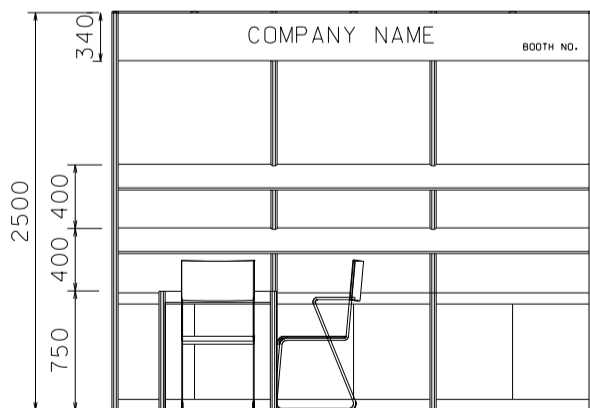

3M x 3M Standard Booth

3米 X 3米標準攤位

PLAN
平面圖

PERSPECTIVE
透視圖

ELEVATION
立面圖

BOOTH SPECIFICATIONS		QTY.
	1000W x 500D x 750H LOCKABLE CABINET	3
	3000W x 300D WOODEN SLANTING SHELF	2
	700W x 700D x 750H MEETING TABLE	1
	BLACK LEATHER CHAIR	3
	13W LED LAMP SPOTLIGHT (YELLOW LIGHT)	3
	13W LED LAMP LONGARMED SPOTLIGHT (YELLOW LIGHT)	3
	500W SOCKET	1
	H70mm CEILING BEAM	3M
	RUBBISH BIN & CARPET (9sqm.)	

*The Hong Kong Trade Development Council reserves the right to change the configuration if necessary.

*如有需要，香港貿易發展局有權更改攤位結構。

3M x 3M Left Corner Booth

3米 X 3米左邊角位攤位

PLAN
平面圖

PERSPECTIVE
透視圖

ELEVATION
立面圖

BOOTH SPECIFICATIONS		QTY.
	1000W x 500D x 750H LOCKABLE CABINET	3
	3000W x 300D WOODEN SLANTING SHELF	2
	700W x 700D x 750H MEETING TABLE	1
	BLACK LEATHER CHAIR	3
	13W LED LAMP SPOTLIGHT (YELLOW LIGHT)	3
	13W LED LAMP LONGARMED SPOTLIGHT (YELLOW LIGHT)	3
	500W SOCKET	1
	H70mm CEILING BEAM	3M
	RUBBISH BIN & CARPET (9sqm.)	

*The Hong Kong Trade Development Council reserves the right to change the configuration if necessary.

*如有需要，香港貿易發展局有權更改攤位結構。

3M x 3M Right Corner Booth

3米 X 3米右邊角位攤位

PLAN
平面圖

PERSPECTIVE
透視圖

ELEVATION
立面圖

BOOTH SPECIFICATIONS		QTY.
	1000W x 500D x 750H LOCKABLE CABINET	3
	3000W x 300D WOODEN SLANTING SHELF	2
	700W x 700D x 750H MEETING TABLE	1
	BLACK LEATHER CHAIR	3
	13W LED LAMP SPOTLIGHT (YELLOW LIGHT)	3
	13W LED LAMP LONGARMED SPOTLIGHT (YELLOW LIGHT)	3
	500W SOCKET	1
	H70mm CEILING BEAM	3M
	RUBBISH BIN & CARPET (9sqm.)	