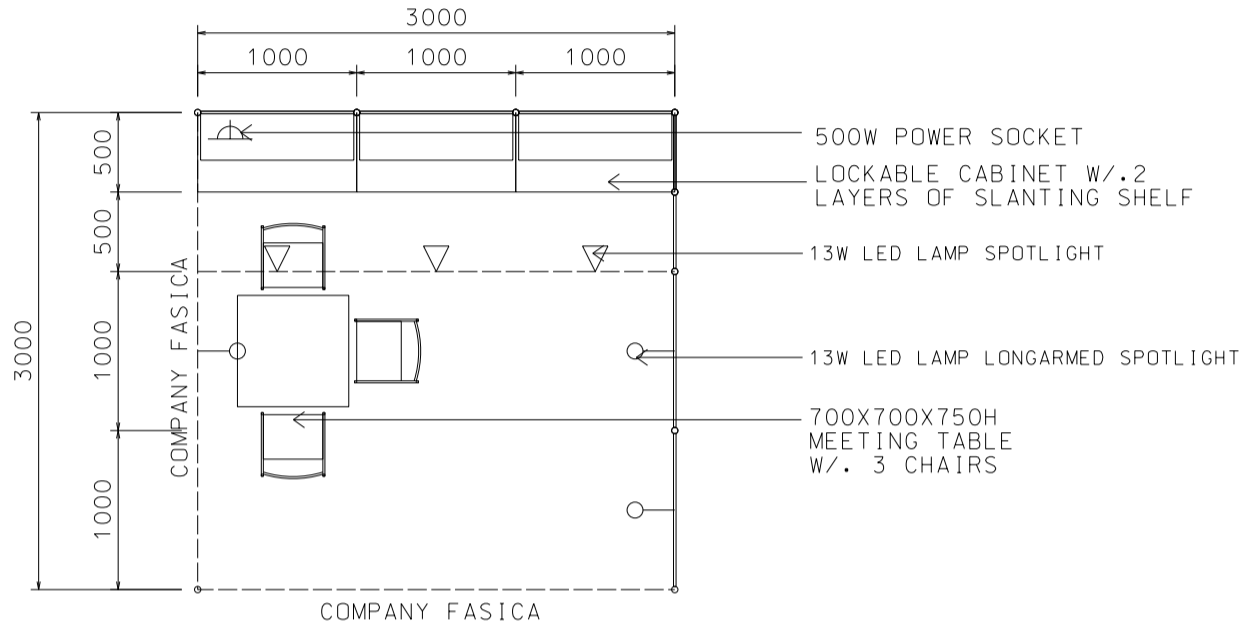

3M x 3M Standard Booth

3米 X 3米標準攤位

PLAN
平面圖

PERSPECTIVE
透視圖

ELEVATION
立面圖

BOOTH SPECIFICATIONS		QTY.
	1000W x 500D x 750H LOCKABLE CABINET	3
	3000W x 300D WOODEN SLANTING SHELF	2
	700W x 700D x 750H MEETING TABLE	1
	BLACK LEATHER CHAIR	3
	13W LED LAMP SPOTLIGHT (YELLOW LIGHT)	3
	13W LED LAMP LONGARMED SPOTLIGHT (YELLOW LIGHT)	3
	500W SOCKET	1
	H70mm CEILING BEAM	3M
	RUBBISH BIN & CARPET (9sqm.)	

*The Hong Kong Trade Development Council reserves the right to change the configuration if necessary.

*如有需要，香港貿易發展局有權更改攤位結構。

3M x 3M Left Corner Booth

3米 X 3米左邊角位攤位

PLAN
平面圖

PERSPECTIVE
透視圖

ELEVATION
立面圖

BOOTH SPECIFICATIONS		QTY.
	1000W x 500D x 750H LOCKABLE CABINET	3
	3000W x 300D WOODEN SLANTING SHELF	2
	700W x 700D x 750H MEETING TABLE	1
	BLACK LEATHER CHAIR	3
	13W LED LAMP SPOTLIGHT (YELLOW LIGHT)	3
	13W LED LAMP LONGARMED SPOTLIGHT (YELLOW LIGHT)	3
	500W SOCKET	1
	H70mm CEILING BEAM	3M
	RUBBISH BIN & CARPET (9sqm.)	

*The Hong Kong Trade Development Council reserves the right to change the configuration if necessary.

*如有需要，香港貿易發展局有權更改攤位結構。

3M x 3M Right Corner Booth

3米 X 3米右邊角位攤位

PLAN
平面圖

PERSPECTIVE
透視圖

ELEVATION
立面圖

BOOTH SPECIFICATIONS		QTY.
	1000W x 500D x 750H LOCKABLE CABINET	3
	3000W x 300D WOODEN SLANTING SHELF	2
	700W x 700D x 750H MEETING TABLE	1
	BLACK LEATHER CHAIR	3
	13W LED LAMP SPOTLIGHT (YELLOW LIGHT)	3
	13W LED LAMP LONGARMED SPOTLIGHT (YELLOW LIGHT)	3
	500W SOCKET	1
	H70mm CEILING BEAM	3M
	RUBBISH BIN & CARPET (9sqm.)	