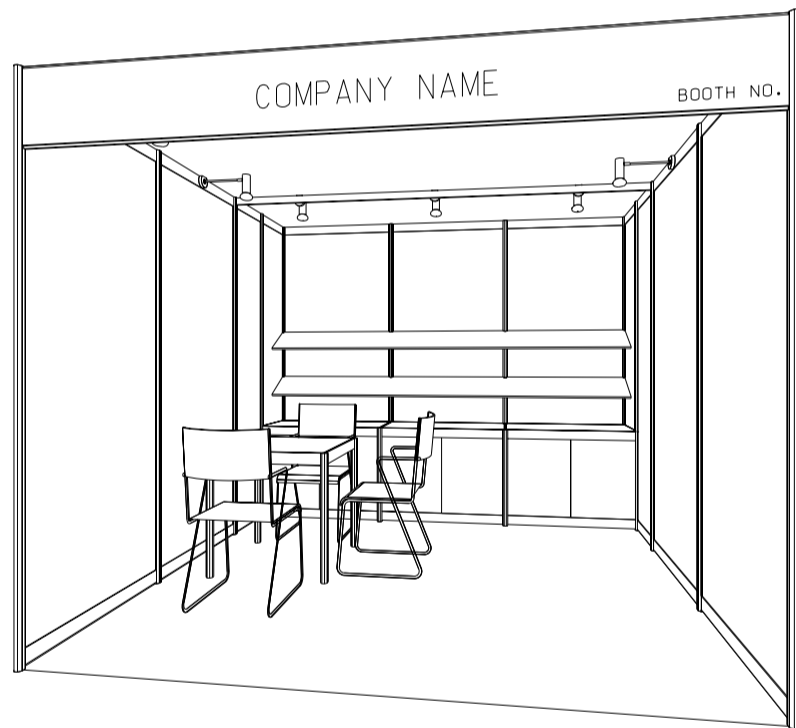

3M x 3M Standard Booth

3米 X 3米標準攤位

PLAN
平面圖

PERSPECTIVE
透視圖

ELEVATION
立面圖

BOOTH SPECIFICATIONS		QTY.
	1000W x 500D x 750H LOCKABLE CABINET	3
	3000W x 300D WOODEN SLANTING SHELF	2
	700W x 700D x 750H MEETING TABLE	1
	BLACK LEATHER CHAIR	3
	13W LED LAMP SPOTLIGHT (YELLOW LIGHT)	3
	13W LED LAMP LONGARMED SPOTLIGHT (YELLOW LIGHT)	3
	500W SOCKET	1
	H70mm CEILING BEAM	3M
	RUBBISH BIN & CARPET (9sqm.)	

*The Hong Kong Trade Development Council reserves the right to change the configuration if necessary.

*如有需要，香港貿易發展局有權更改攤位結構。

3M x 3M Left Corner Booth

3米 X 3米左邊角位攤位

PLAN
平面圖

PERSPECTIVE
透視圖

ELEVATION
立面圖

BOOTH SPECIFICATIONS		QTY.
	1000W x 500D x 750H LOCKABLE CABINET	3
	3000W x 300D WOODEN SLANTING SHELF	2
	700W x 700D x 750H MEETING TABLE	1
	BLACK LEATHER CHAIR	3
	13W LED LAMP SPOTLIGHT (YELLOW LIGHT)	3
	13W LED LAMP LONGARMED SPOTLIGHT (YELLOW LIGHT)	3
	500W SOCKET	1
	H70mm CEILING BEAM	3M
	RUBBISH BIN & CARPET (9sqm.)	

*The Hong Kong Trade Development Council reserves the right to change the configuration if necessary.

*如有需要，香港貿易發展局有權更改攤位結構。

3M x 3M Right Corner Booth

3米 X 3米右邊角位攤位

PLAN
平面圖

PERSPECTIVE
透視圖

ELEVATION
立面圖

BOOTH SPECIFICATIONS		QTY.
	1000W x 500D x 750H LOCKABLE CABINET	3
	3000W x 300D WOODEN SLANTING SHELF	2
	700W x 700D x 750H MEETING TABLE	1
	BLACK LEATHER CHAIR	3
	13W LED LAMP SPOTLIGHT (YELLOW LIGHT)	3
	13W LED LAMP LONGARMED SPOTLIGHT (YELLOW LIGHT)	3
	500W SOCKET	1
	H70mm CEILING BEAM	3M
	RUBBISH BIN & CARPET (9sqm.)	