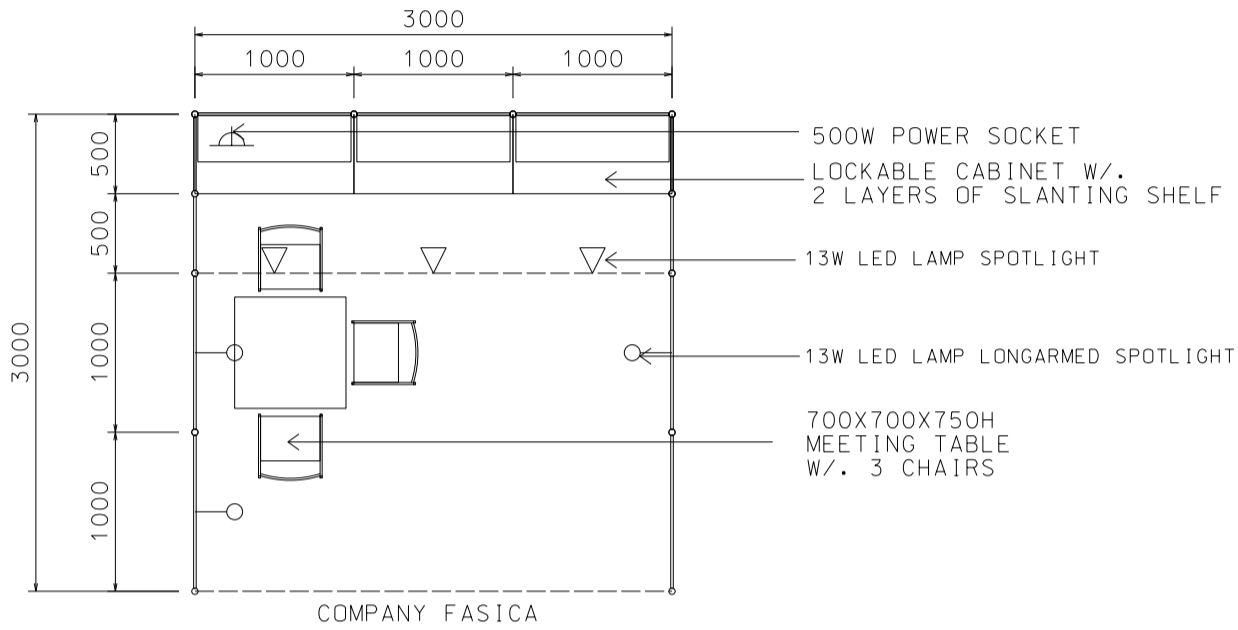

3M x 3M Standard Booth

3米 X 3米標準攤位

PLAN
平面圖

PERSPECTIVE
透視圖

ELEVATION
立面圖

BOOTH SPECIFICATIONS		QTY.
	1000W x 500D x 750H LOCKABLE CABINET	3
	3000W x 300D WOODEN SLANTING SHELF	2
	700W x 700D x 750H MEETING TABLE	1
	BLACK LEATHER CHAIR	3
	13W LED LAMP SPOTLIGHT (YELLOW LIGHT)	3
	13W LED LAMP LONGARMED SPOTLIGHT (YELLOW LIGHT)	3
	500W SOCKET	1
	H70mm CEILING BEAM	3M
	RUBBISH BIN & CARPET (9sqm.)	

*The Hong Kong Trade Development Council reserves the right to change the configuration if necessary.

*如有需要，香港貿易發展局有權更改攤位結構。

3M x 3M Left Corner Booth

3米 X 3米左邊角位攤位

PLAN
平面圖

PERSPECTIVE
透視圖

ELEVATION
立面圖

BOOTH SPECIFICATIONS		QTY.
	1000W x 500D x 750H LOCKABLE CABINET	3
	3000W x 300D WOODEN SLANTING SHELF	2
	700W x 700D x 750H MEETING TABLE	1
	BLACK LEATHER CHAIR	3
	13W LED LAMP SPOTLIGHT (YELLOW LIGHT)	3
	13W LED LAMP LONGARMED SPOTLIGHT (YELLOW LIGHT)	3
	500W SOCKET	1
	H70mm CEILING BEAM	3M
	RUBBISH BIN & CARPET (9sqm.)	

*The Hong Kong Trade Development Council reserves the right to change the configuration if necessary.

*如有需要，香港貿易發展局有權更改攤位結構。

3M x 3M Right Corner Booth

3米 X 3米右邊角位攤位

PLAN
平面圖

PERSPECTIVE
透視圖

ELEVATION
立面圖

BOOTH SPECIFICATIONS		QTY.
	1000W x 500D x 750H LOCKABLE CABINET	3
	3000W x 300D WOODEN SLANTING SHELF	2
	700W x 700D x 750H MEETING TABLE	1
	BLACK LEATHER CHAIR	3
	13W LED LAMP SPOTLIGHT (YELLOW LIGHT)	3
	13W LED LAMP LONGARMED SPOTLIGHT (YELLOW LIGHT)	3
	500W SOCKET	1
	H70mm CEILING BEAM	3M
	RUBBISH BIN & CARPET (9sqm.)	