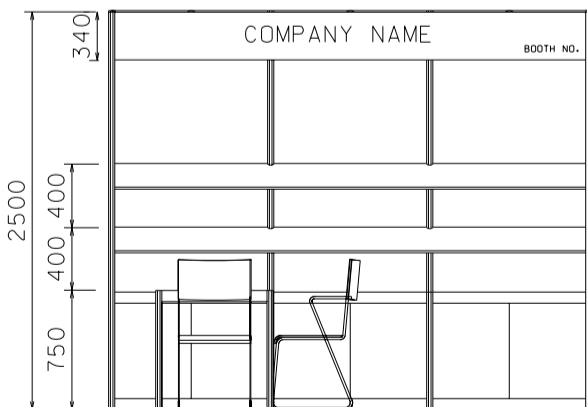

3M x 3M Standard Booth

3米 X 3米標準攤位

PLAN
平面圖

PERSPECTIVE
透視圖

ELEVATION
立面圖

BOOTH SPECIFICATIONS		QTY.
	1000W x 500D x 750H LOCKABLE CABINET	3
	3000W x 300D WOODEN SLANTING SHELF	2
	700W x 700D x 750H MEETING TABLE	1
	BLACK LEATHER CHAIR	3
	13W LED LAMP SPOTLIGHT (YELLOW LIGHT)	3
	13W LED LAMP LONGARMED SPOTLIGHT (YELLOW LIGHT)	3
	500W SOCKET	1
	H70mm CEILING BEAM	3M
	RUBBISH BIN & CARPET (9sqm.)	

*The Hong Kong Trade Development Council reserves the right to change the configuration if necessary.

*如有需要，香港貿易發展局有權更改攤位結構。

3M x 3M Left Corner Booth

3米 X 3米左邊角位攤位

PLAN
平面圖

PERSPECTIVE
透視圖

ELEVATION
立面圖

BOOTH SPECIFICATIONS		QTY.
	1000W x 500D x 750H LOCKABLE CABINET	3
	3000W x 300D WOODEN SLANTING SHELF	2
	700W x 700D x 750H MEETING TABLE	1
	BLACK LEATHER CHAIR	3
	13W LED LAMP SPOTLIGHT (YELLOW LIGHT)	3
	13W LED LAMP LONGARMED SPOTLIGHT (YELLOW LIGHT)	3
	500W SOCKET	1
	H70mm CEILING BEAM	3M
	RUBBISH BIN & CARPET (9sqm.)	

*The Hong Kong Trade Development Council reserves the right to change the configuration if necessary.

*如有需要，香港貿易發展局有權更改攤位結構。

3M x 3M Right Corner Booth

3米 X 3米右邊角位攤位

PLAN
平面圖

PERSPECTIVE
透視圖

ELEVATION
立面圖

BOOTH SPECIFICATIONS		QTY.
	1000W x 500D x 750H LOCKABLE CABINET	3
	3000W x 300D WOODEN SLANTING SHELF	2
	700W x 700D x 750H MEETING TABLE	1
	BLACK LEATHER CHAIR	3
	13W LED LAMP SPOTLIGHT (YELLOW LIGHT)	3
	13W LED LAMP LONGARMED SPOTLIGHT (YELLOW LIGHT)	3
	500W SOCKET	1
	H70mm CEILING BEAM	3M
	RUBBISH BIN & CARPET (9sqm.)	