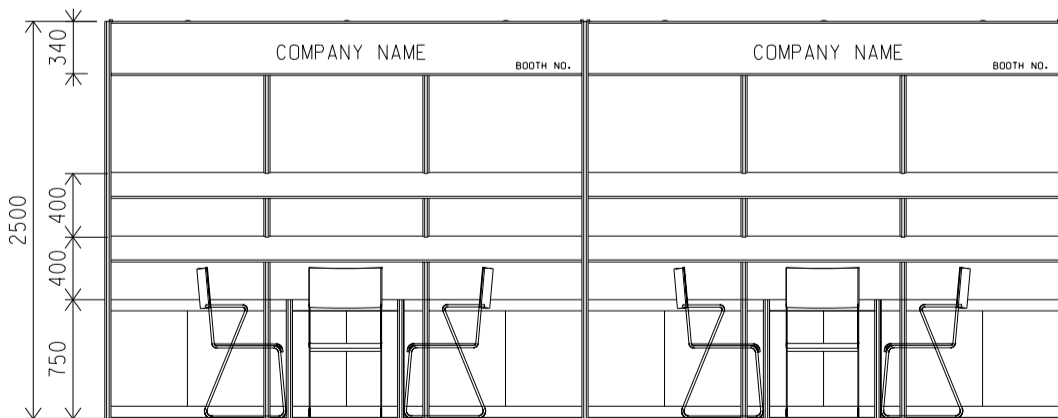

### 6M x 3M Standard Booth

6米 X 3米標準攤位

PLAN  
平面圖

PERSPECTIVE  
透視圖

ELEVATION  
立面圖

BOOTH SPECIFICATIONS		QTY.
	1000W x 500D x 750H LOCKABLE CABINET	6
	3000W x 300D WOODEN SLANTING SHELF	4
	700W x 700D x 750H MEETING TABLE	2
	BLACK LEATHER CHAIR	6
	13W LED LAMP SPOTLIGHT (YELLOW LIGHT)	6
	13W LED LAMP LONGARMED SPOTLIGHT (YELLOW LIGHT)	6
	500W SOCKET	2
	H70mm CEILING BEAM	9M
	RUBBISH BIN & CARPET (18sqm.)	