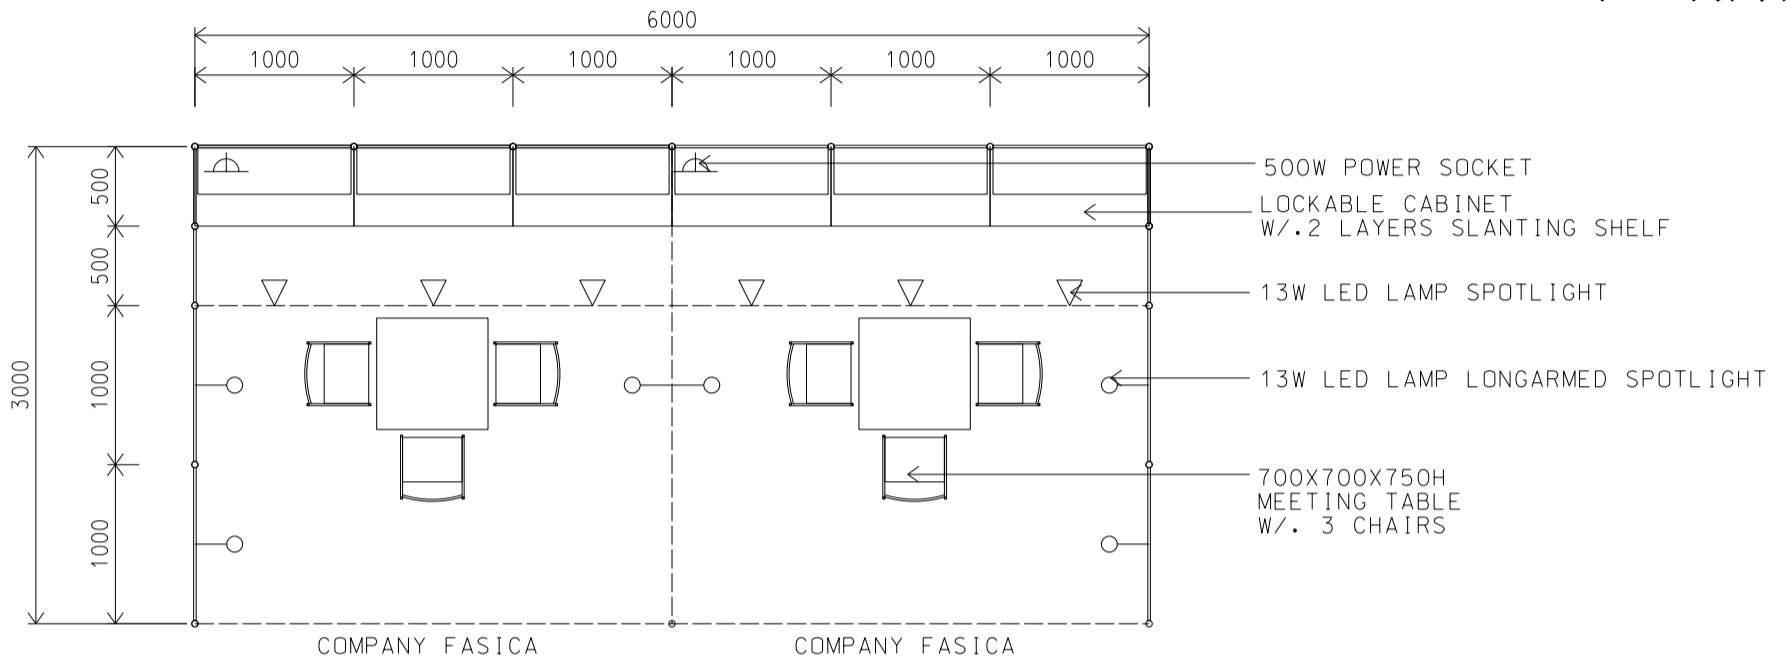

### 6M x 3M Standard Booth

6米 X 3米標準攤位

PLAN  
平面圖

PERSPECTIVE  
透視圖

ELEVATION  
立面圖

BOOTH SPECIFICATIONS		QTY.
	1000W x 500D x 750H LOCKABLE CABINET	6
	3000W x 300D WOODEN SLANTING SHELF	4
	700W x 700D x 750H MEETING TABLE	2
	BLACK LEATHER CHAIR	6
	13W LED LAMP SPOTLIGHT (YELLOW LIGHT)	6
	13W LED LAMP LONGARMED SPOTLIGHT (YELLOW LIGHT)	6
	500W SOCKET	2
	H70mm CEILING BEAM	9M
	RUBBISH BIN & CARPET (18sqm.)	