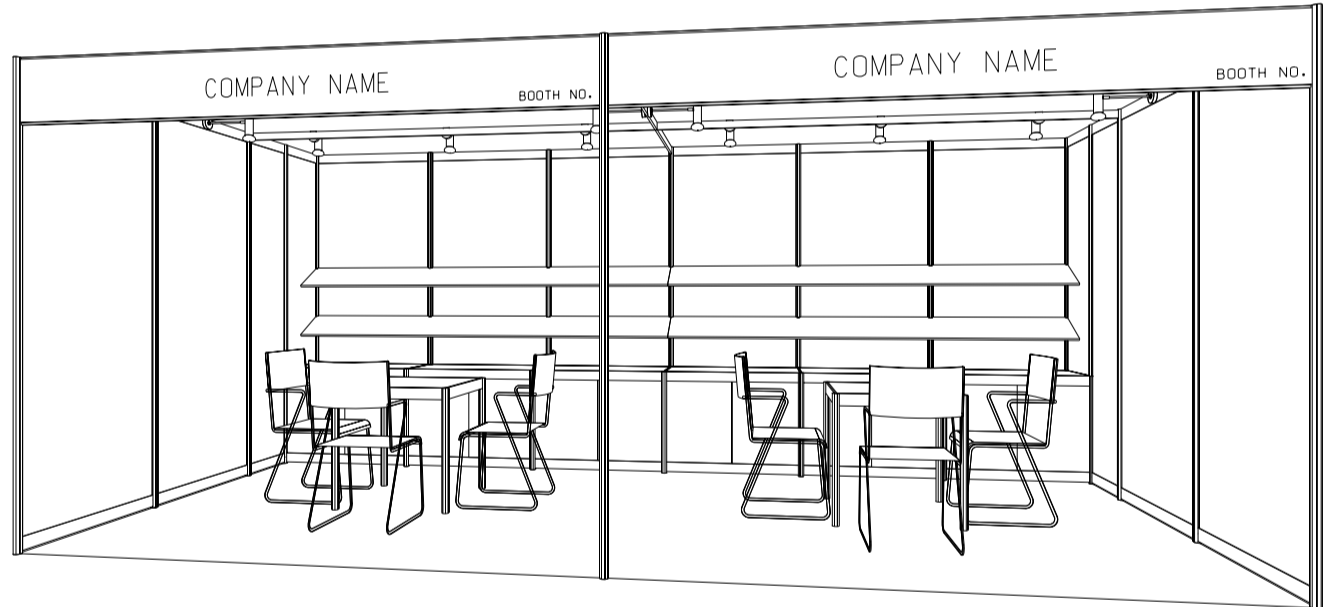

### 6M x 3M Standard Booth

6米 X 3米標準攤位

PLAN  
平面圖

PERSPECTIVE  
透視圖

ELEVATION  
立面圖

BOOTH SPECIFICATIONS		QTY.
	1000W x 500D x 750H LOCKABLE CABINET	6
	3000W x 300D WOODEN SLANTING SHELF	4
	700W x 700D x 750H MEETING TABLE	2
	BLACK LEATHER CHAIR	6
	13W LED LAMP SPOTLIGHT (YELLOW LIGHT)	6
	13W LED LAMP LONGARMED SPOTLIGHT (YELLOW LIGHT)	6
	500W SOCKET	2
	H70mm CEILING BEAM	9M
	RUBBISH BIN & CARPET (18sqm.)	