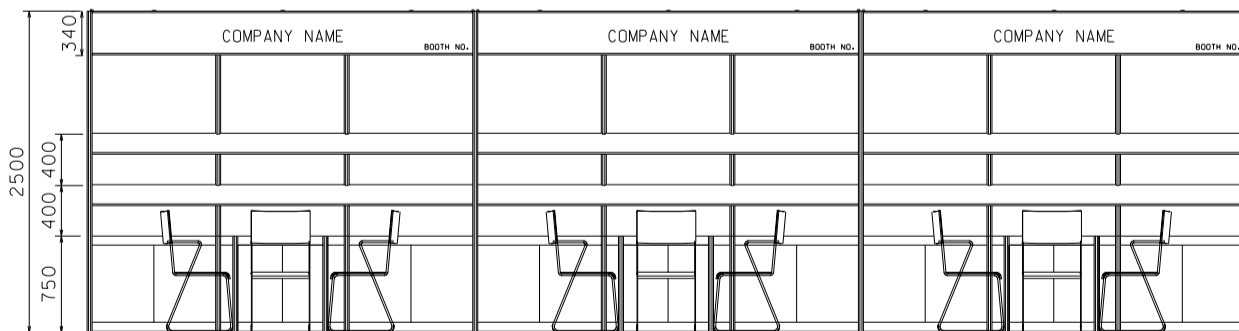

9M x 3M Standard Booth

9米 X 3米標準攤位

PLAN
平面圖

PERSPECTIVE
透視圖

ELEVATION
立面圖

BOOTH SPECIFICATIONS		QTY.
	1000W x 500D x 750H LOCKABLE CABINET	9
	3000W x 300D WOODEN SLANTING SHELF	6
	700W x 700D x 750H MEETING TABLE	3
	BLACK LEATHER CHAIR	9
	13W LED LAMP SPOTLIGHT (YELLOW LIGHT)	9
	13W LED LAMP LONGARMED SPOTLIGHT (YELLOW LIGHT)	9
	500W SOCKET	3
	H70mm CEILING BEAM	15M
	RUBBISH BIN & CARPET (27sqm.)	