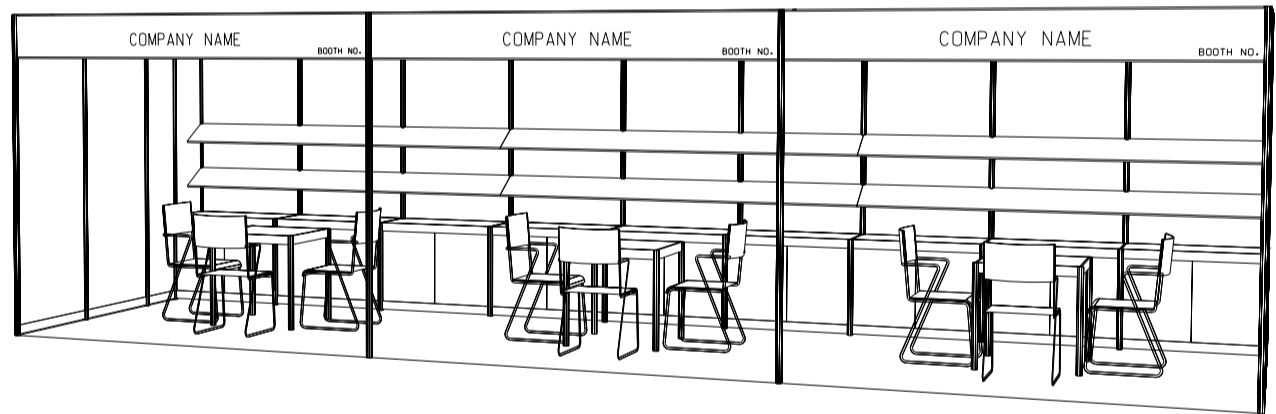

9M x 3M Standard Booth

9米 X 3米標準攤位

PLAN
平面圖

PERSPECTIVE
透視圖

ELEVATION
立面圖

BOOTH SPECIFICATIONS		QTY.
	1000W x 500D x 750H LOCKABLE CABINET	9
	3000W x 300D WOODEN SLANTING SHELF	6
	700W x 700D x 750H MEETING TABLE	3
	BLACK LEATHER CHAIR	9
	13W LED LAMP SPOTLIGHT (YELLOW LIGHT)	9
	13W LED LAMP LONGARMED SPOTLIGHT (YELLOW LIGHT)	9
	500W SOCKET	3
	H70mm CEILING BEAM	15M
	RUBBISH BIN & CARPET (27sqm.)	