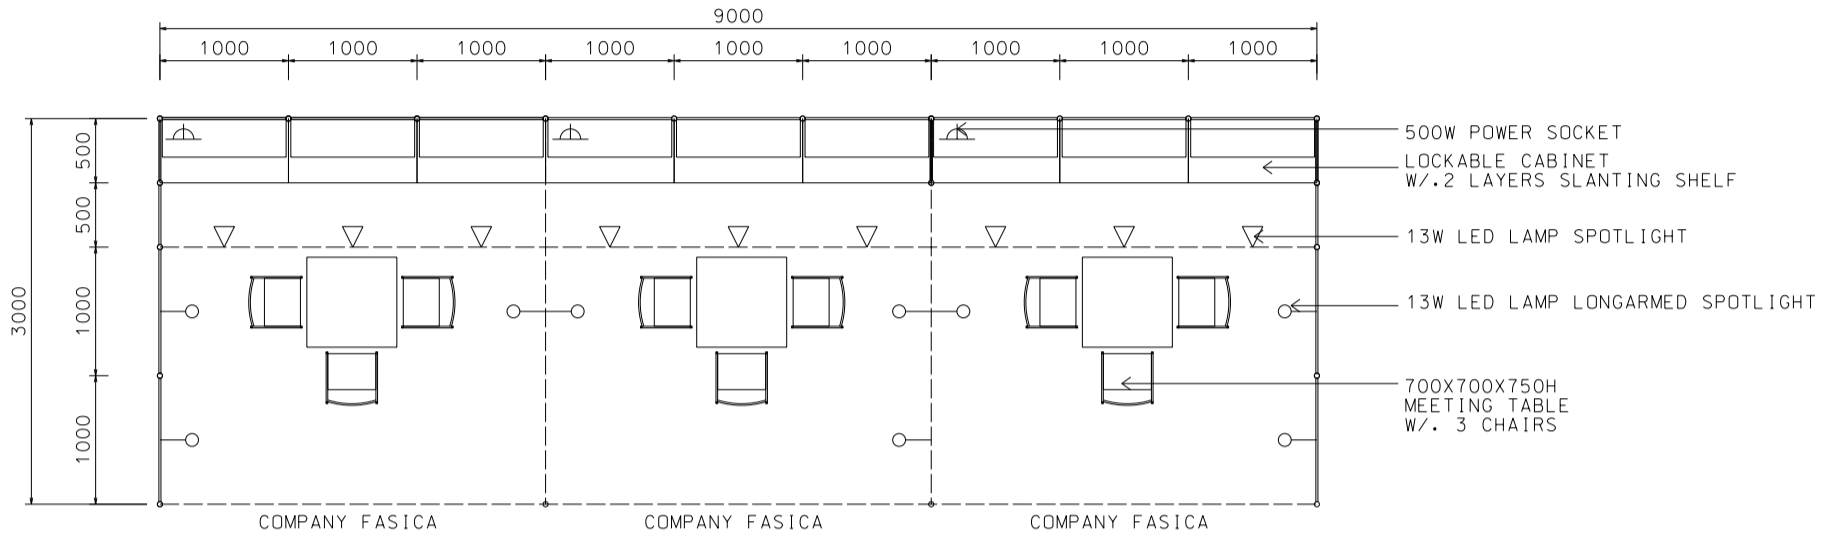

9M x 3M Standard Booth

9米 X 3米標準攤位

PLAN
平面圖

PERSPECTIVE
透視圖

ELEVATION
立面圖

BOOTH SPECIFICATIONS		QTY.
	1000W x 500D x 750H LOCKABLE CABINET	9
	3000W x 300D WOODEN SLANTING SHELF	6
	700W x 700D x 750H MEETING TABLE	3
	BLACK LEATHER CHAIR	9
	13W LED LAMP SPOTLIGHT (YELLOW LIGHT)	9
	13W LED LAMP LONGARMED SPOTLIGHT (YELLOW LIGHT)	9
	500W SOCKET	3
	H70mm CEILING BEAM	15M
	RUBBISH BIN & CARPET (27sqm.)	