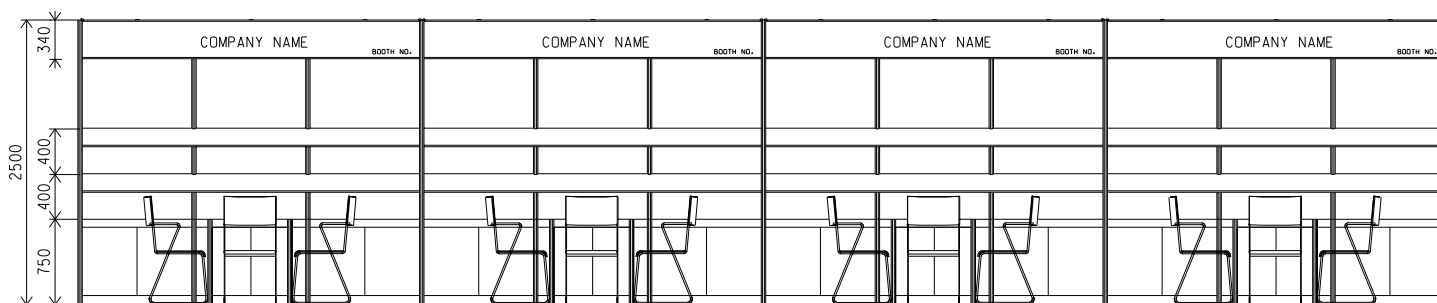

12M x 3M Standard Booth

12米 X 3米標準攤位

PLAN
平面圖

PERSPECTIVE
透視圖

ELEVATION
立面圖

BOOTH SPECIFICATIONS		QTY.
	1000W x 500D x 750H LOCKABLE CABINET	12
	3000W x 300D WOODEN SLANTING SHELF	8
	700W x 700D x 750H MEETING TABLE	4
	BLACK LEATHER CHAIR	12
	13W LED LAMP SPOTLIGHT (YELLOW LIGHT)	12
	13W LED LAMP LONGARMED SPOTLIGHT (YELLOW LIGHT)	12
	500W SOCKET	4
	H70mm CEILING BEAM	21M
	RUBBISH BIN & CARPET (36sqm.)	