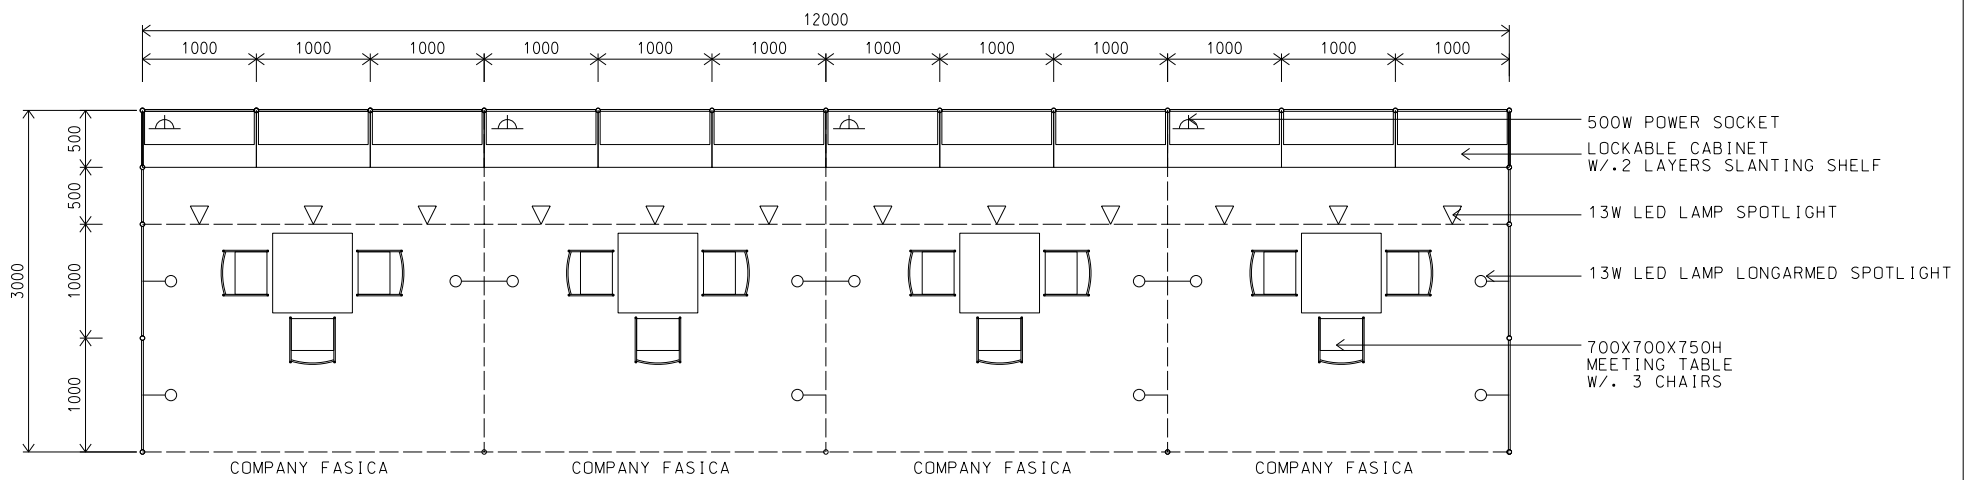

12M x 3M Standard Booth

12米 X 3米標準攤位

PLAN
平面圖

PERSPECTIVE
透視圖

ELEVATION
立面圖

BOOTH SPECIFICATIONS		QTY.
	1000W x 500D x 750H LOCKABLE CABINET	12
	3000W x 300D WOODEN SLANTING SHELF	8
	700W x 700D x 750H MEETING TABLE	4
	BLACK LEATHER CHAIR	12
	13W LED LAMP SPOTLIGHT (YELLOW LIGHT)	12
	13W LED LAMP LONGARMED SPOTLIGHT (YELLOW LIGHT)	12
	500W SOCKET	4
	H70mm CEILING BEAM	21M
	RUBBISH BIN & CARPET (36sqm.)	