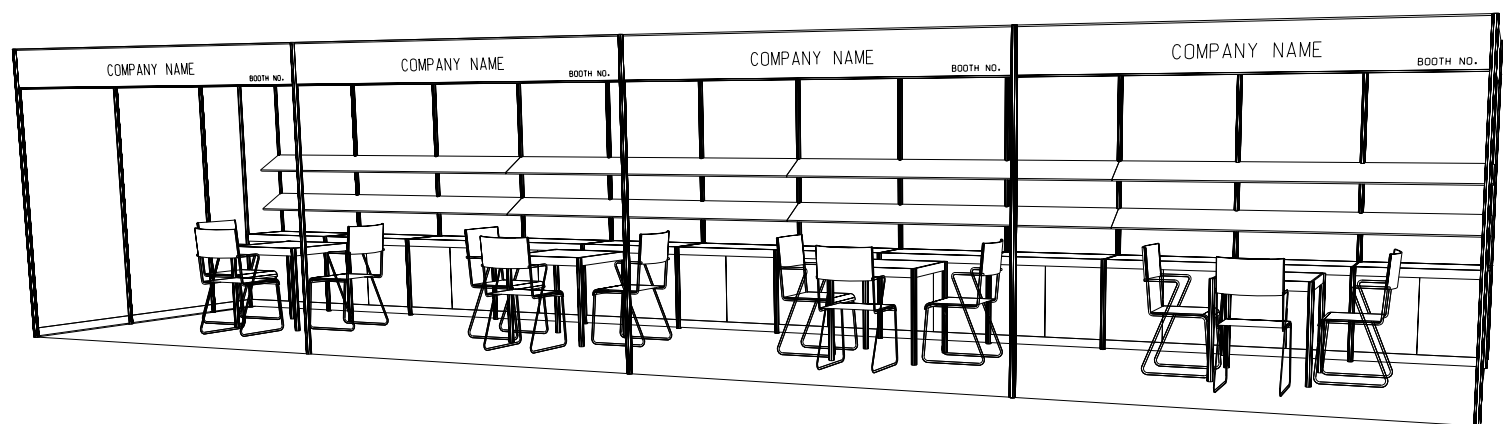

12M x 3M Standard Booth

12米 X 3米標準攤位

PLAN
平面圖

PERSPECTIVE
透視圖

ELEVATION
立面圖

BOOTH SPECIFICATIONS		QTY.
	1000W x 500D x 750H LOCKABLE CABINET	12
	3000W x 300D WOODEN SLANTING SHELF	8
	700W x 700D x 750H MEETING TABLE	4
	BLACK LEATHER CHAIR	12
	13W LED LAMP SPOTLIGHT (YELLOW LIGHT)	12
	13W LED LAMP LONGARMED SPOTLIGHT (YELLOW LIGHT)	12
	500W SOCKET	4
	H70mm CEILING BEAM	21M
	RUBBISH BIN & CARPET (36sqm.)	

*The Hong Kong Trade Development Council reserves the right to change the configuration if necessary.

*如有需要，香港貿易發展局有權更改攤位結構。