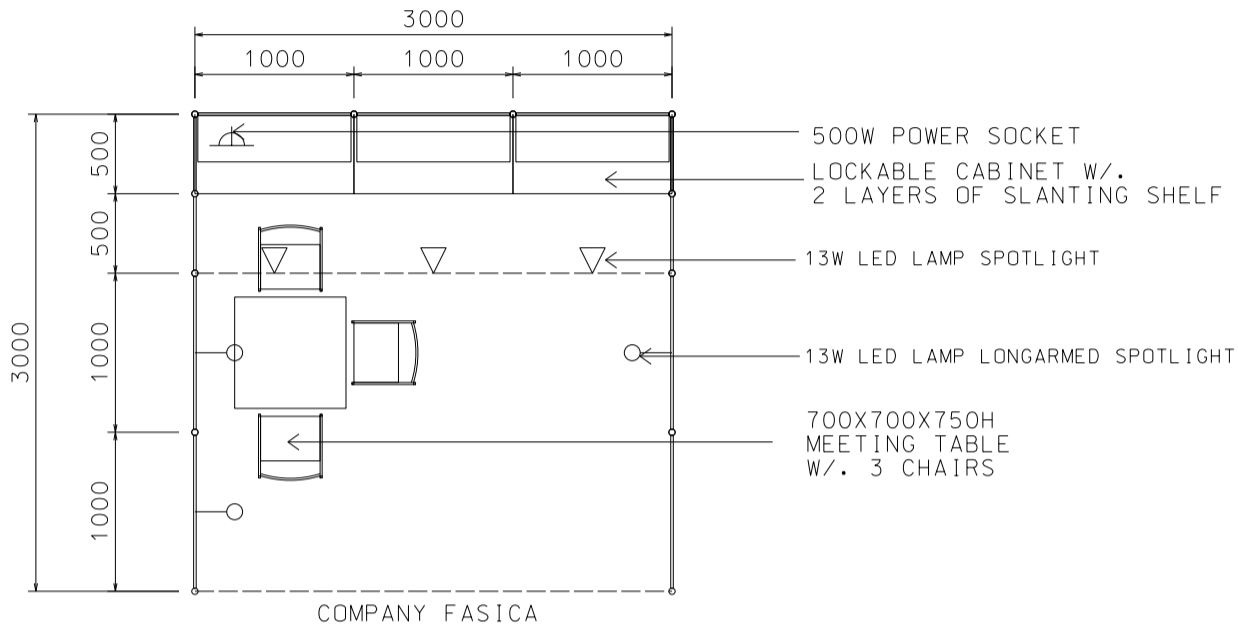

3M x 3M Standard Booth

3米 X 3米標準攤位

PLAN
平面圖

PERSPECTIVE
透視圖

ELEVATION
立面圖

BOOTH SPECIFICATIONS		QTY.
	1000W x 500D x 750H LOCKABLE CABINET	3
	3000W x 300D WOODEN SLANTING SHELF	2
	700W x 700D x 750H MEETING TABLE	1
	BLACK LEATHER CHAIR	3
	13W LED LAMP SPOTLIGHT (YELLOW LIGHT)	3
	13W LED LAMP LONGARMED SPOTLIGHT (YELLOW LIGHT)	3
	500W SOCKET	1
	H70mm CEILING BEAM	3M
	RUBBISH BIN & CARPET (9sqm.)	