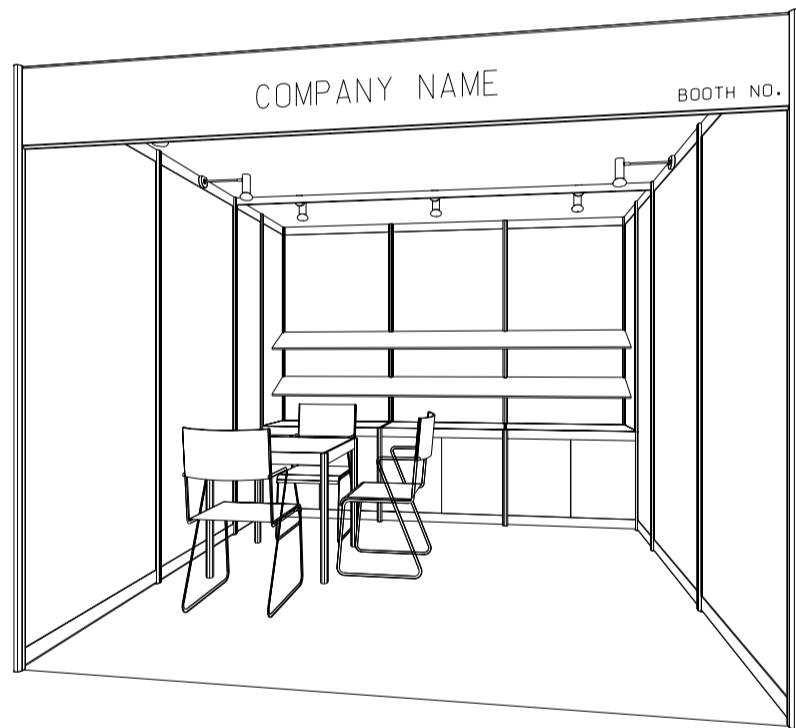

3M x 3M Standard Booth

3米 X 3米標準攤位

PLAN
平面圖

PERSPECTIVE
透視圖

ELEVATION
立面圖

BOOTH SPECIFICATIONS		QTY.
	1000W x 500D x 750H LOCKABLE CABINET	3
	3000W x 300D WOODEN SLANTING SHELF	2
	700W x 700D x 750H MEETING TABLE	1
	BLACK LEATHER CHAIR	3
	13W LED LAMP SPOTLIGHT (YELLOW LIGHT)	3
	13W LED LAMP LONGARMED SPOTLIGHT (YELLOW LIGHT)	3
	500W SOCKET	1
	H70mm CEILING BEAM	3M
	RUBBISH BIN & CARPET (9sqm.)	

*The Hong Kong Trade Development Council reserves the right to change the configuration if necessary.

*如有需要，香港貿易發展局有權更改攤位結構。