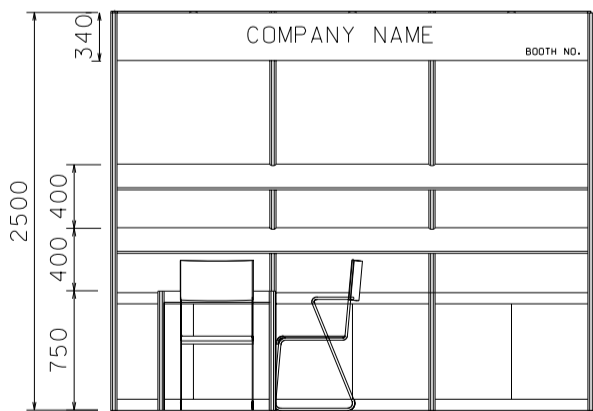

3M x 3M Standard Booth

3米 X 3米標準攤位

PLAN
平面圖

PERSPECTIVE
透視圖

ELEVATION
立面圖

BOOTH SPECIFICATIONS		QTY.
	1000W x 500D x 750H LOCKABLE CABINET	3
	3000W x 300D WOODEN SLANTING SHELF	2
	700W x 700D x 750H MEETING TABLE	1
	BLACK LEATHER CHAIR	3
	13W LED LAMP SPOTLIGHT (YELLOW LIGHT)	3
	13W LED LAMP LONGARMED SPOTLIGHT (YELLOW LIGHT)	3
	500W SOCKET	1
	H70mm CEILING BEAM	3M
	RUBBISH BIN & CARPET (9sqm.)	

*The Hong Kong Trade Development Council reserves the right to change the configuration if necessary.

*如有需要，香港貿易發展局有權更改攤位結構。